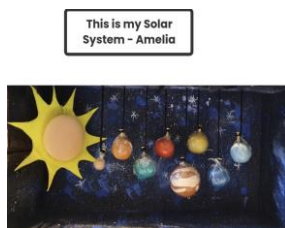

As a parent of a Chase Lane child, it has been lovely to log on to 'SeeSaw' this week and see all of the fun things that children have been posting. I've seen live science experiments, full dance routines and even a sandwich made into a piano! Please see a few of the fun images below.